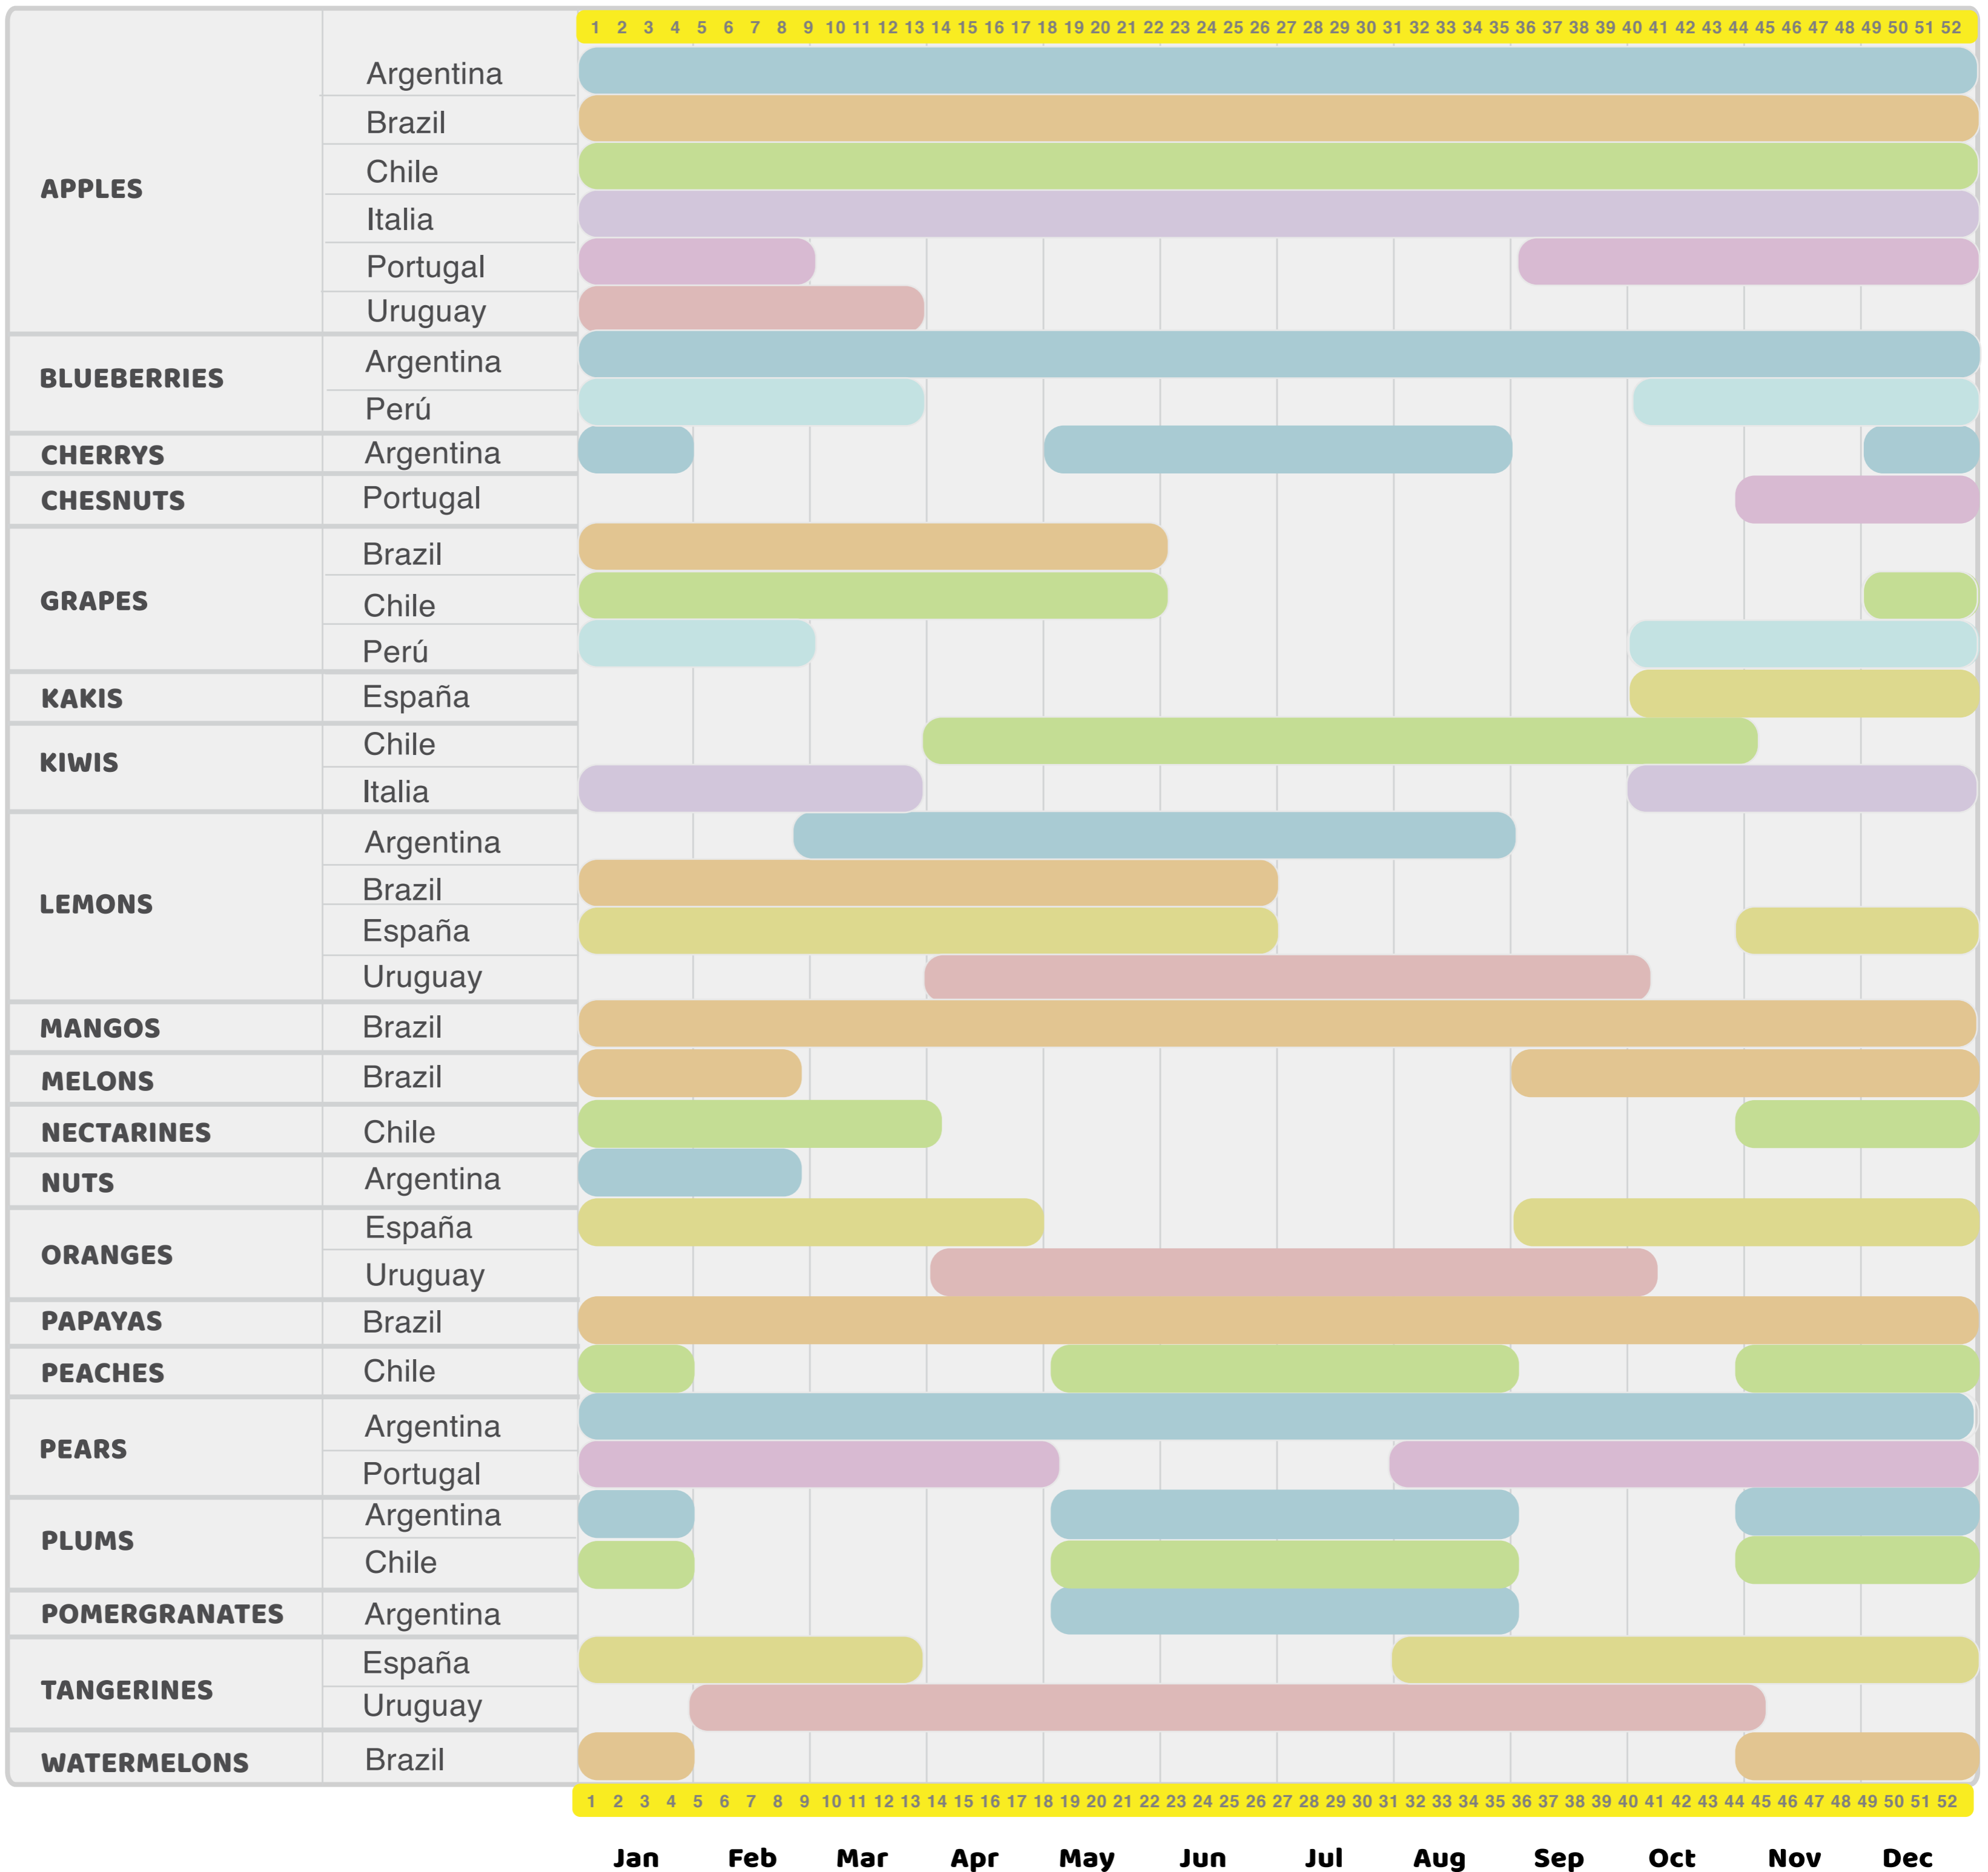

CALENDAR 2019

Jan Feb Mar Apr May Jun Jul Aug Sep Oct Nov Dec

VARIETIES:

Apples: Cripps Pink, Golden Delicious, Granny Smith, Red Delicious, Royal Gala.

Grapes: Arra 15, Crimson seedless, Isis, Red Globe, Sultanas, Thompson seedless, Victory.

Kiwis: Gold, Hayward.

Lemons: Sicilians, Tahiti.

Mangos: Kent, Tommy, Palmer.

Pears: Abate Fetel, Beurre Bosch, Beurre D'anjou, Red Barlett, Red D'anjou, Williams/Barletts, Packham's Triumph.